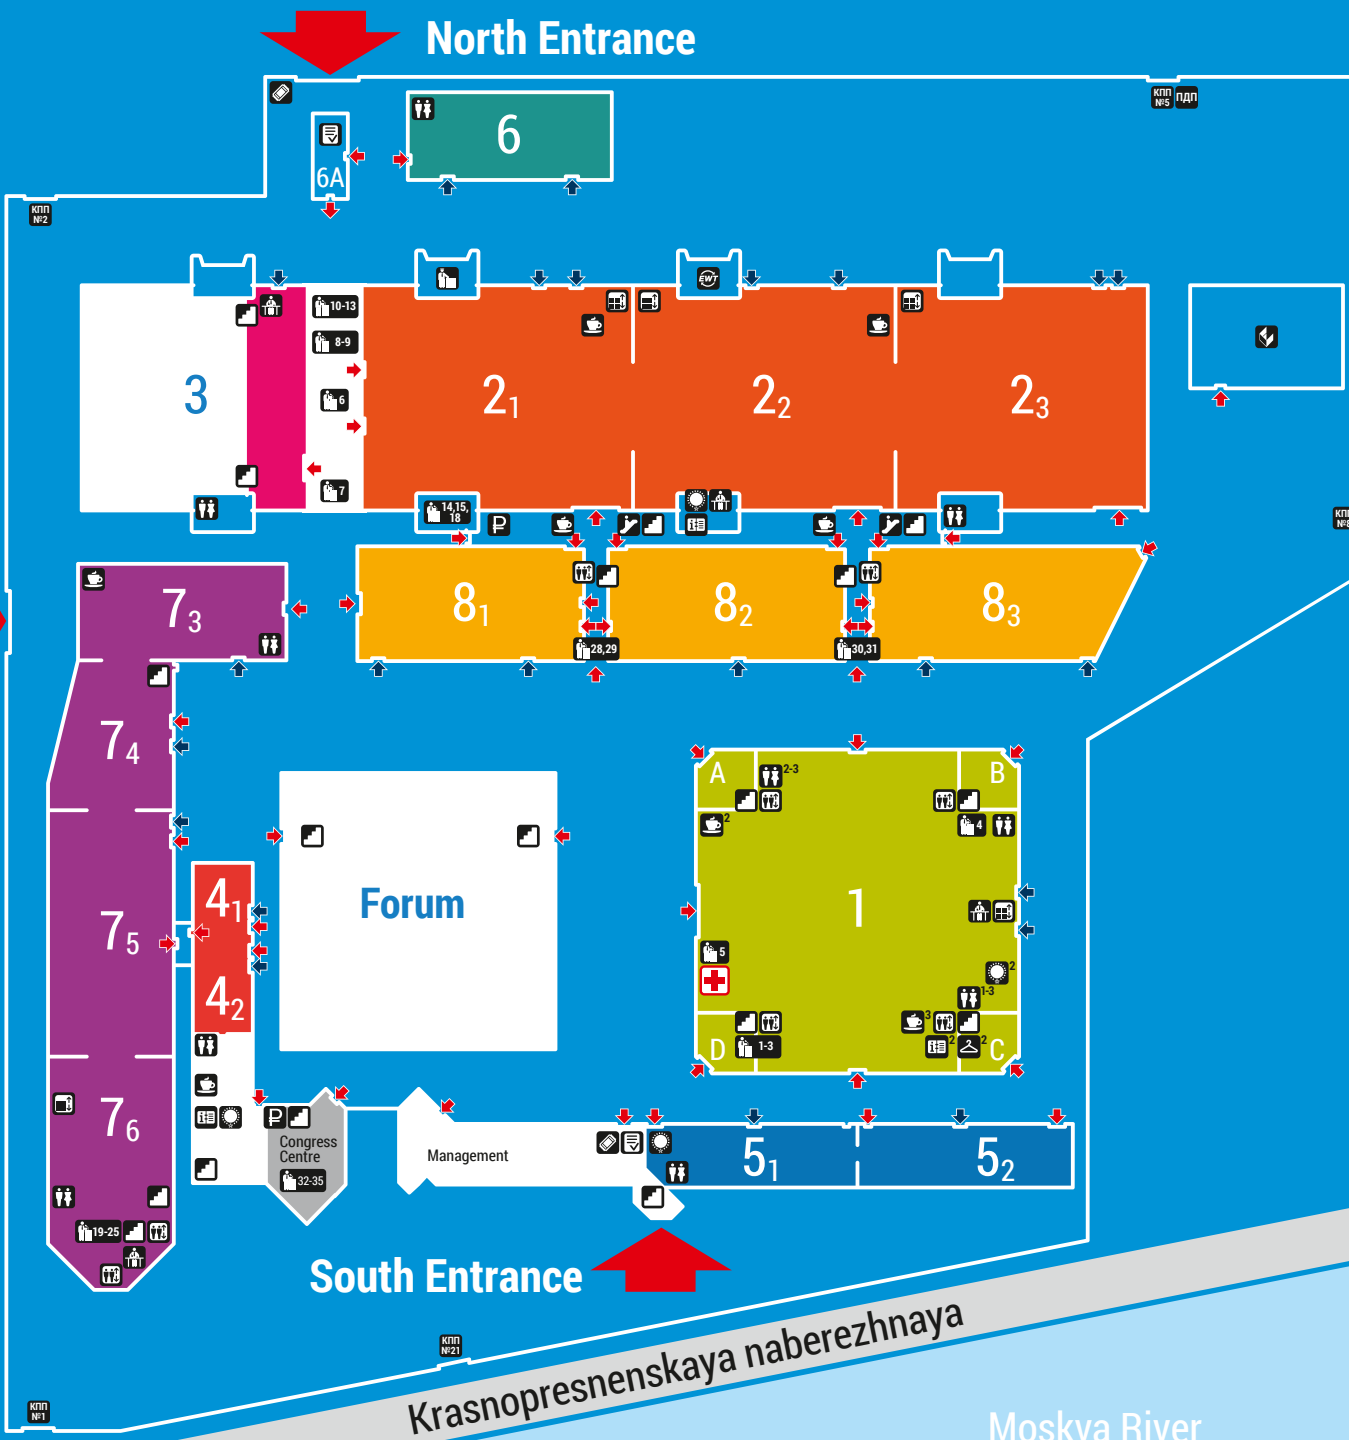

Ground Level

West Entrance
Vystavochnaya,
Delovoy Tsentr
metro stations

- | | | | |
|---|--|---|-----------------------|
|  | Escalator |  | 2 ← floor |
|  | Staircase |  | WC |
|  | Service lift |  | Café |
|  | Passenger lift |  | ATM |
|  | Cloakroom |  | Ticket office |
|  | Exhibition customs |  | Luggage room |
|  | Service Bureau |  | Visitor registration |
|  | Congress premises |  | Exhibition management |
|  | Pavilion manager |  | First aid |
|  | Delivery of catalogues and advertising materials |  | Expoconsta |
|  | EWT / Expowestrans |  | Entrance |
|  | Printing shop Offset Print M. |  | Dispatch centre |
|  | Entrance for pedestrians |  | Assembly gate |

Number of premises in the list

Krasnopresnenskaya naberezhnaya

Moskva River

1st Krasnogvardeisky proezd

Main Level

West Entrance
Vystavochnaya,
Delovoy Tsentr
metro stations

PAVILION No.1			
No. Name	Fl.		
1 Hall D1, Entrance D	3	20 Banquet Hall (two entrances) 3,4	
2 Hall D2, Entrance D	3	21 Seminar Room 2	
3 Meeting Room, Entrance D	3	22 Lobby 4	
4 Eastern Hall, Entrance B	2	23 Lobby 5	
5 VIP Meeting Room	1	24 Conference Hall (two entrances) 4,5	
		25 VIP Meeting Room 4	
PAVILION No.2			
No. Name	Fl.		
6 Blue Hall	3	PAVILION No.8	
7 Blue Hall Lobby	3	26 Conference Hall 1	
8 VIP Meeting Room	3	27 Buffet Hall 1	
9 Meeting Room No.1	3	28 VIP Meeting Room 3	
10 Meeting Room No.2	3	29 Meeting Room No.1 3	
11 Meeting Room No.3	3	30 Seminar Hall No.2 3	
12 Meeting Room No.4	3	31 Meeting Room No.2 3	
13 VIP Office	3	CONGRESS CENTRE	
14 Seminar Hall No.1	3	No. Name	Fl.
15 Seminar Hall No.2	4	32 Sky Light Hall 3	
16 Seminar Hall No.3	1	33 Sky Light Hall Lobby 3	
17 Seminar Hall No.4	1	34 Meeting Room 2	
18 Seminar Hall No.5	2	35 Press Hall 2	
PAVILION No.7			
No. Name	Fl.		
19 Panoramic Hall	4	36 Marble Hall 1	
		37 Marble Hall Lobby 1	
PAVILION FORUM			
No. Name	Fl.		
		38 Southern Hall 1	
		39 Western Hall 1	

Moskva River