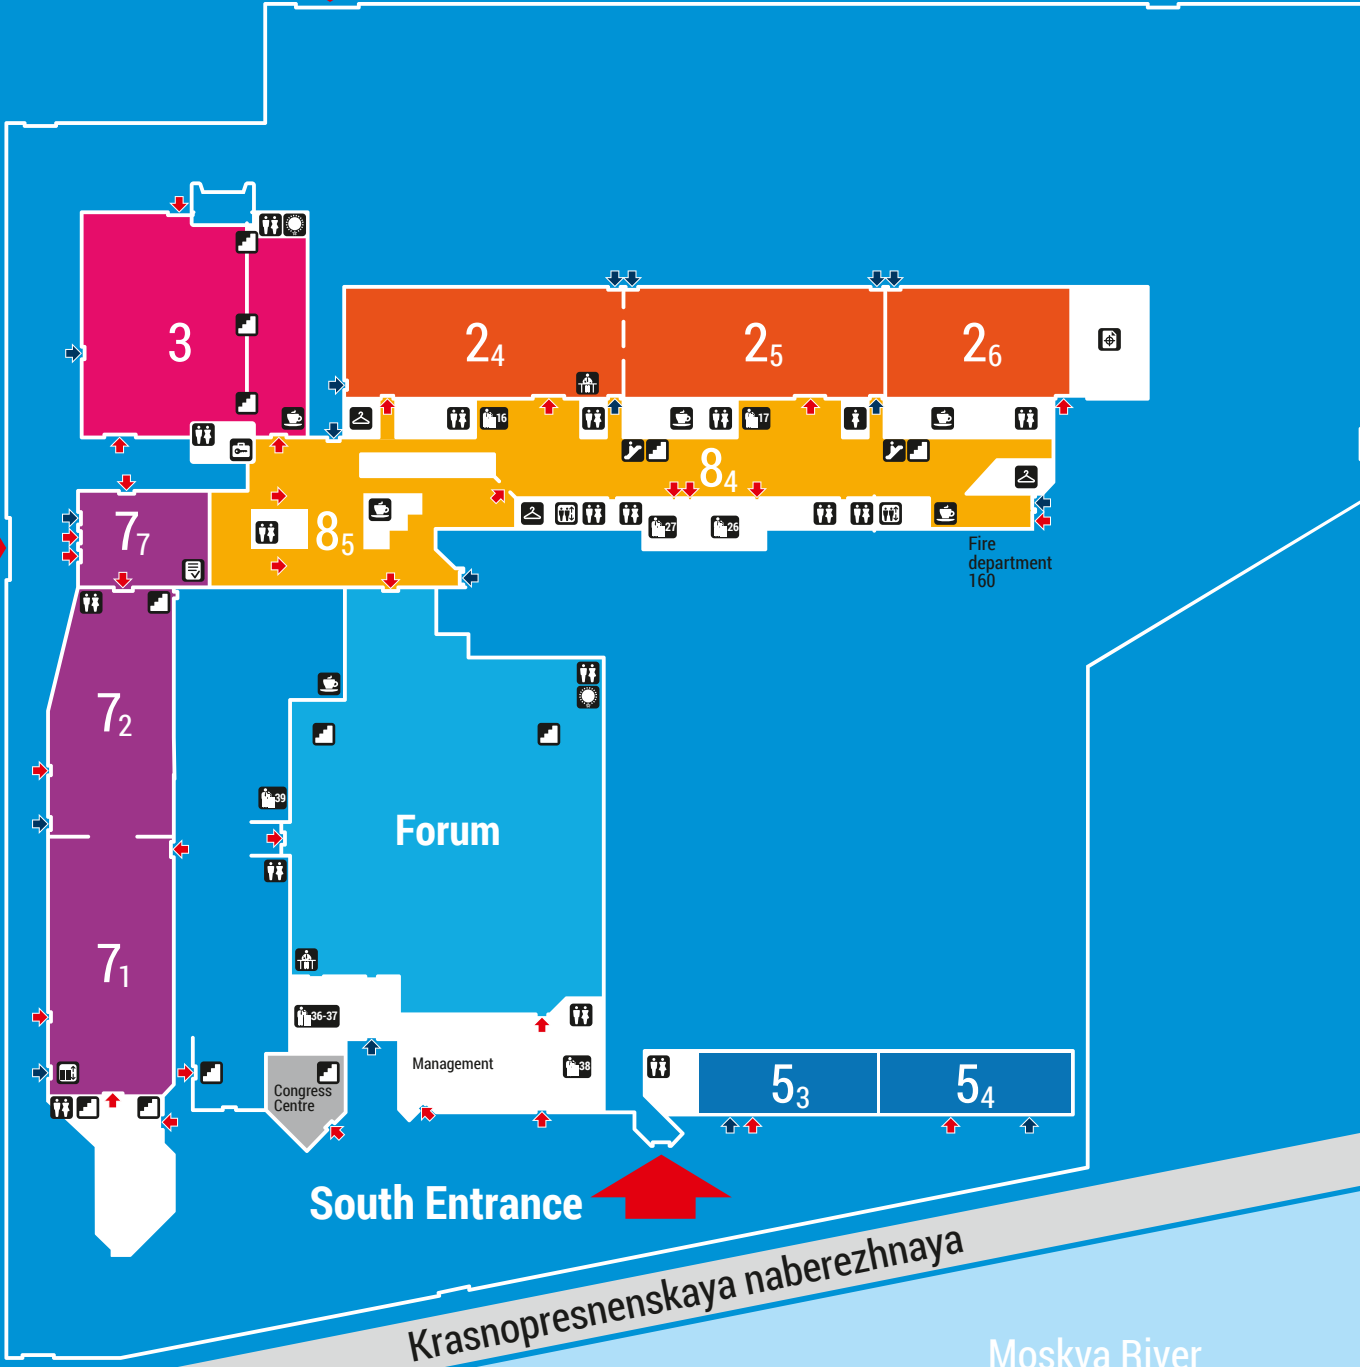

Ground Level

West Entrance
Vystavochnaya,
Delovoy Tsentr
metro stations

- | | | | |
|---|--|---|-----------------------|
|  | Escalator |  | 2 ← floor |
|  | Staircase |  | WC |
|  | Service lift |  | Café |
|  | Passenger lift |  | ATM |
|  | Cloakroom |  | Ticket office |
|  | Exhibition customs |  | Luggage room |
|  | Service Bureau |  | Visitor registration |
|  | Congress premises |  | Exhibition management |
|  | Pavilion manager |  | First aid |
|  | Delivery of catalogues and advertising materials |  | Expoconsta |
|  | EWT / Expowestrans |  | Entrance |
|  | Printing shop Offset Print M. |  | Dispatch centre |
|  | Entrance for pedestrians |  | Assembly gate |

Number of premises in the list

Krasnopresnenskaya naberezhnaya

Moskva River

1st Krasnogvardeisky proezd

Main Level

West Entrance
Vystavochnaya,
Delovoy Tsentr
metro stations

PAVILION No.1			
No. Name	Fl.		
1 Hall D1, Entrance D	3	20 Banquet Hall (two entrances) 3,4	
2 Hall D2, Entrance D	3	21 Seminar Room 2	
3 Meeting Room, Entrance D	3	22 Lobby 4	
4 Eastern Hall, Entrance B	2	23 Lobby 5	
5 VIP Meeting Room	1	24 Conference Hall (two entrances) 4,5	
		25 VIP Meeting Room 4	
PAVILION No.2			
No. Name	Fl.		
6 Blue Hall	3	PAVILION No.8	
7 Blue Hall Lobby	3	26 Conference Hall 1	
8 VIP Meeting Room	3	27 Buffet Hall 1	
9 Meeting Room No.1	3	28 VIP Meeting Room 3	
10 Meeting Room No.2	3	29 Meeting Room No.1 3	
11 Meeting Room No.3	3	30 Seminar Hall No.2 3	
12 Meeting Room No.4	3	31 Meeting Room No.2 3	
13 VIP Office	3	CONGRESS CENTRE	
14 Seminar Hall No.1	3	No. Name	Fl.
15 Seminar Hall No.2	4	32 Sky Light Hall 3	
16 Seminar Hall No.3	1	33 Sky Light Hall Lobby 3	
17 Seminar Hall No.4	1	34 Meeting Room 2	
18 Seminar Hall No.5	2	35 Press Hall 2	
PAVILION No.7			
No. Name	Fl.		
19 Panoramic Hall	4	36 Marble Hall 1	
		37 Marble Hall Lobby 1	
PAVILION FORUM			
No. Name	Fl.		
		38 Southern Hall 1	
		39 Western Hall 1	

Moskva River